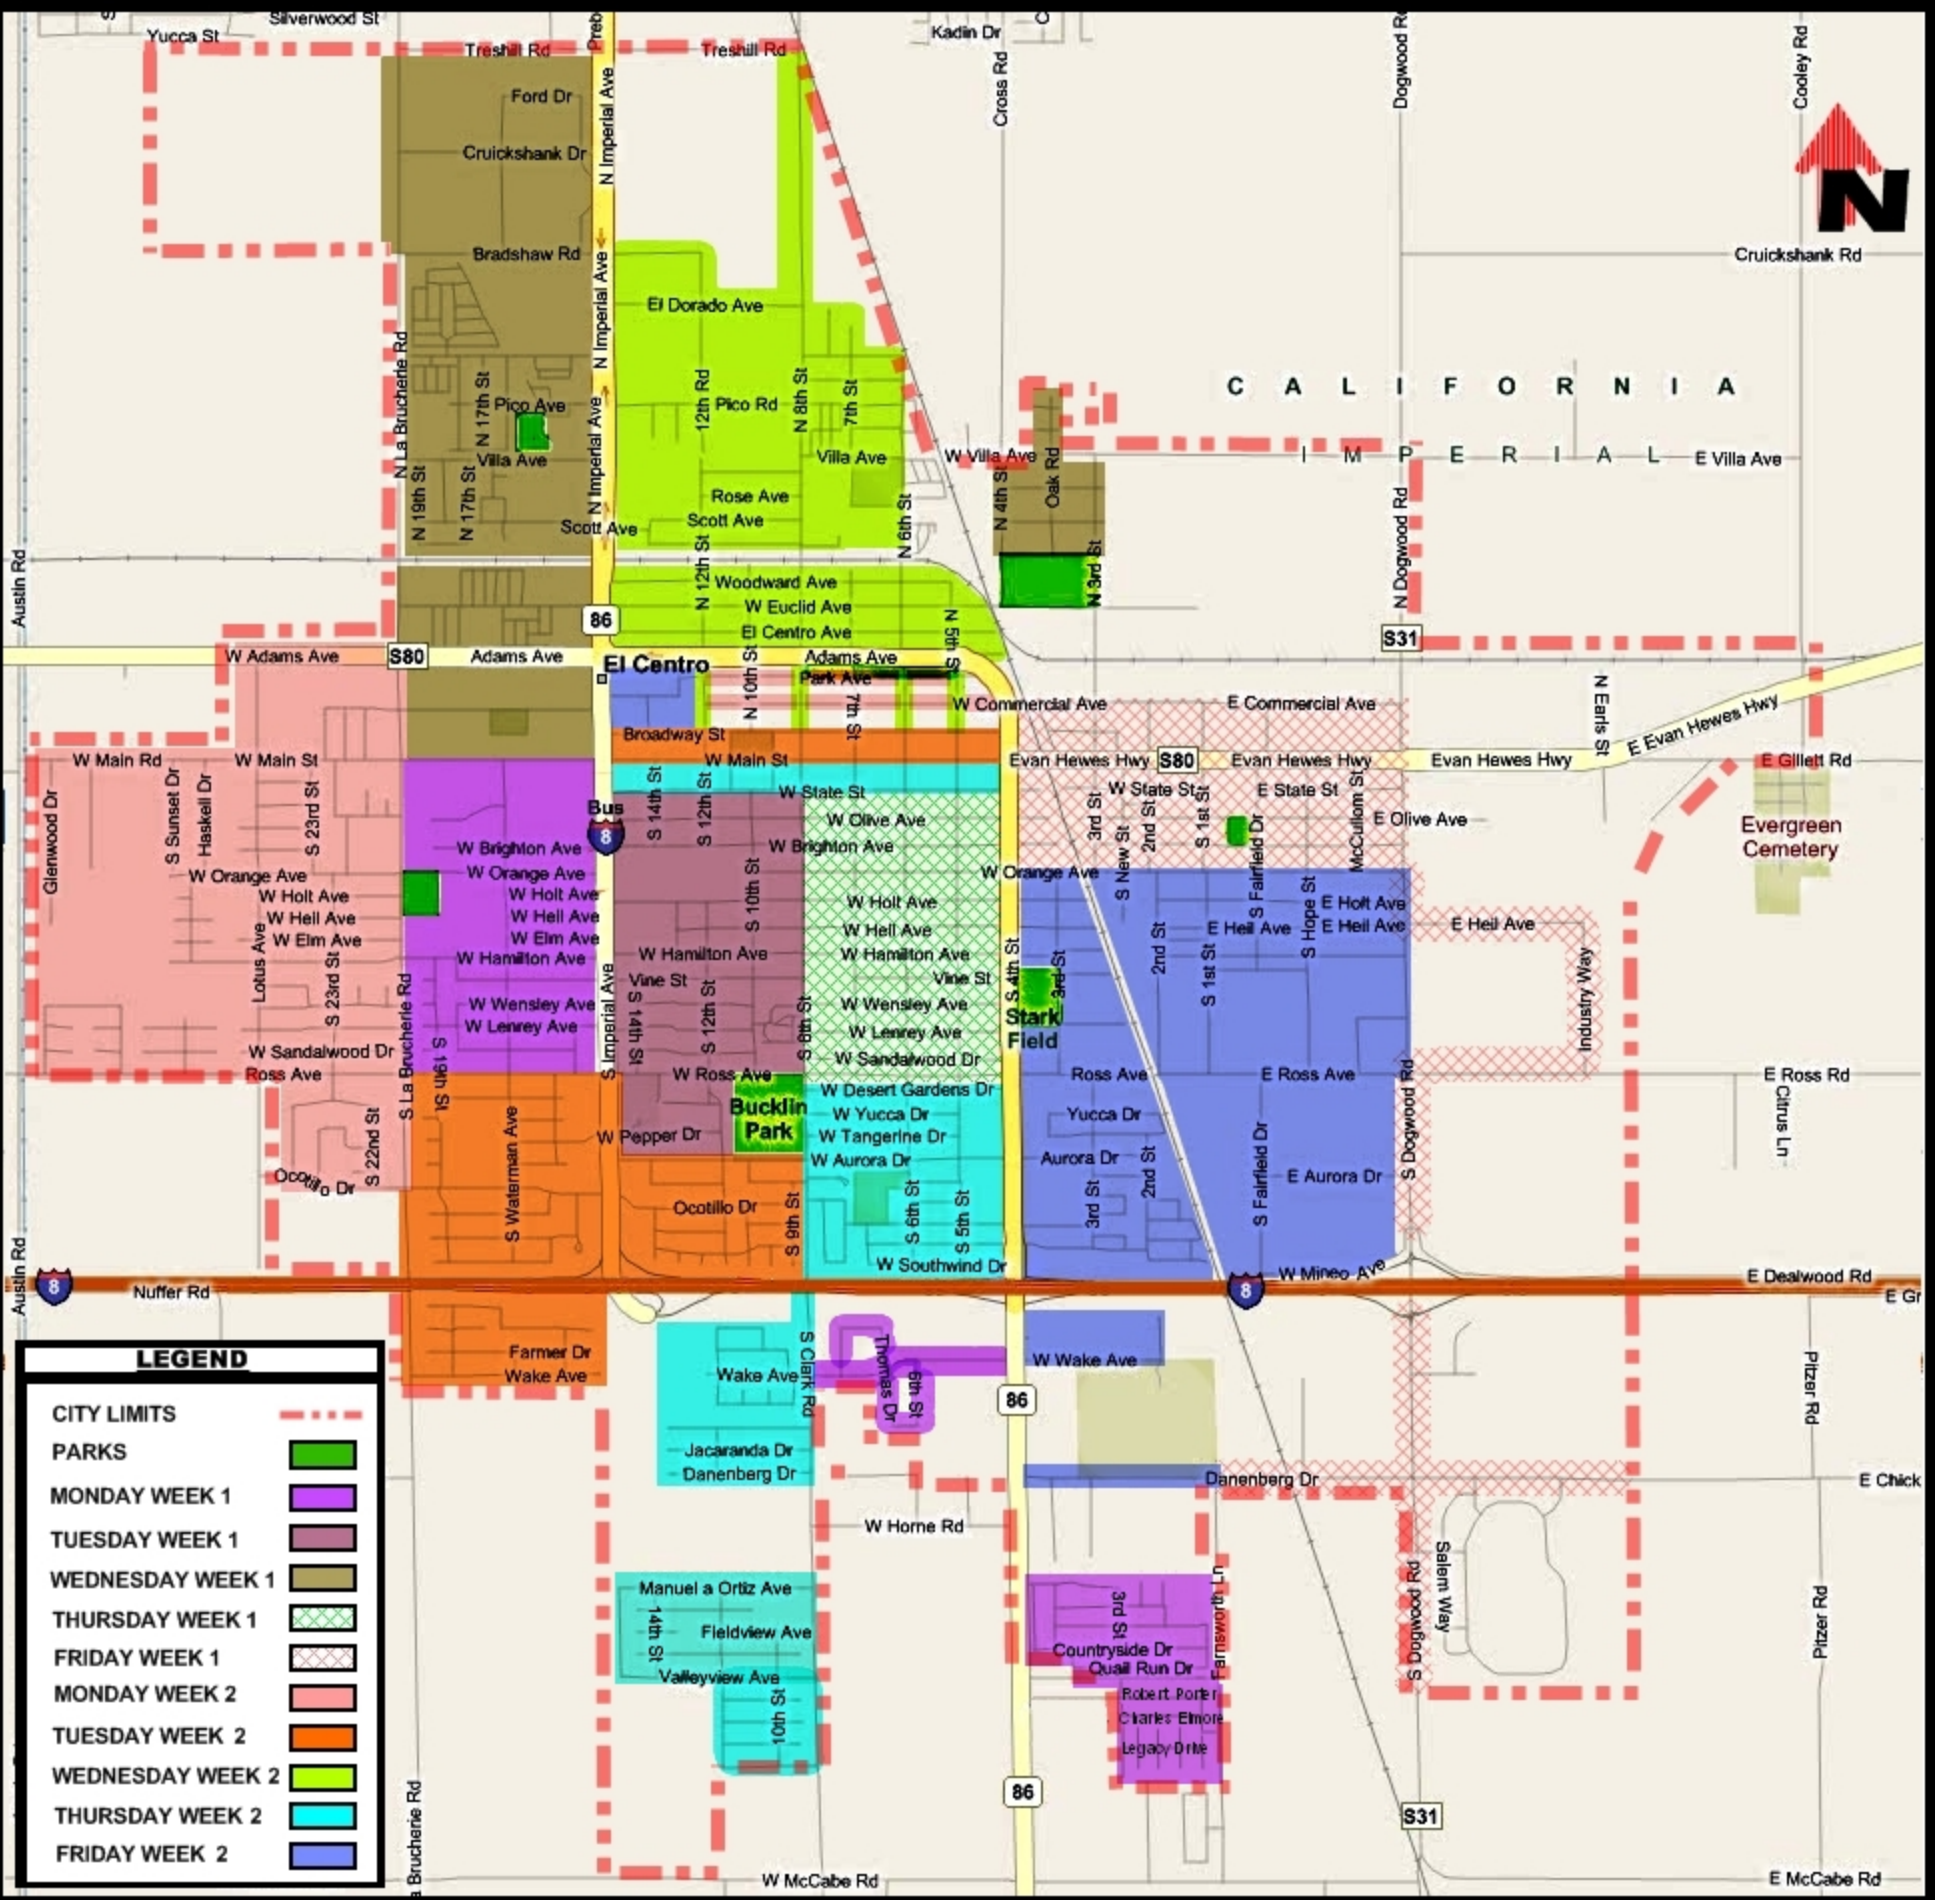

SEPTEMBER						
S	M	T	W	T	F	S
						1
2	3	4	5	6	7	8
9	10	11	12	13	14	15
16	17	18	19	20	21	22
23	24	25	26	27	28	29
30	31					

DECEMBER						
S	M	T	W	T	F	S
						1
2	3	4	5	6	7	8
9	10	11	12	13	14	15
16	17	18	19	20	21	22
23	24	25	26	27	28	29
30	31					

Please do the following on the day of street sweeping in your neighborhood:

- Move vehicles and trailers off the street
- Remove trash cans and recycle bins from curb.
- Take recreational equipment off the streets.

LEGEND

- CITY LIMITS
- PARKS
- MONDAY WEEK 1
- TUESDAY WEEK 1
- WEDNESDAY WEEK 1
- THURSDAY WEEK 1
- FRIDAY WEEK 1
- MONDAY WEEK 2
- TUESDAY WEEK 2
- WEDNESDAY WEEK 2
- THURSDAY WEEK 2
- FRIDAY WEEK 2

CORRIDOR STREET SCHEDULE

Street	From	To	Schedule
Imperial	Ross	Adams	
Hwy 86	Countryside	Treshill	
La Brucherie	Ross	Main	
Imperial	Ocotillo	Adams	
State, Main, Broadway	4th	Imperial	
8th	Ross	Broadway	
Hwy 86	Danenberg	Cruickshank	
La Brucherie	Main	Railroad	
Imperial	Brighton	Adams	
8th	Ross	Adams	
Hwy 86	Danenberg	Railroad	
La Brucherie	Ocotillo	Adams	
8th	Orange	Adams	
Main, Broadway	4th	Imperial	
8th	Palm View	Adams	