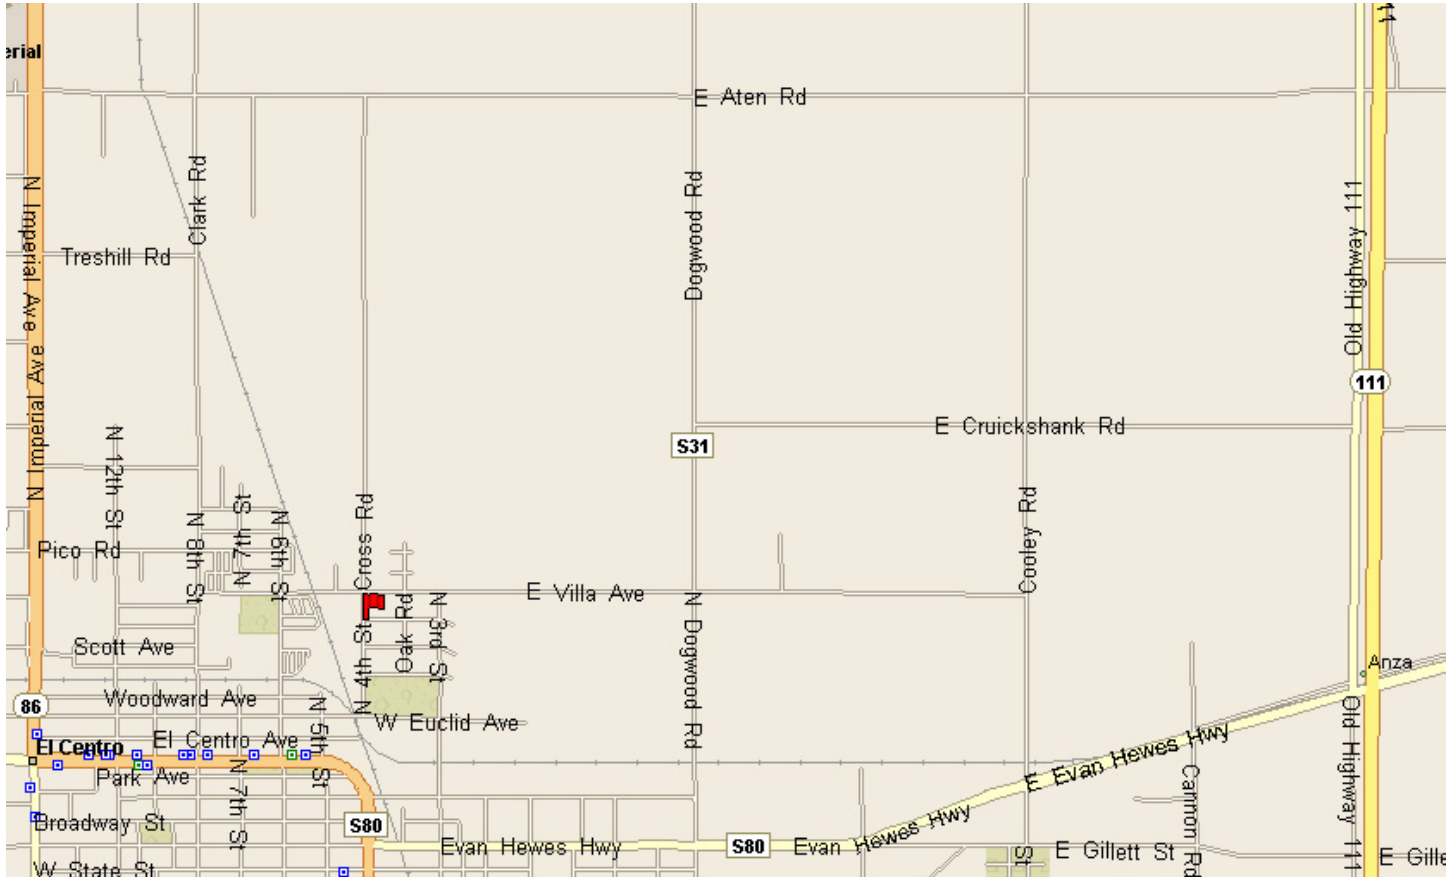

El Centro Police Athletic League is located at 1100 N. 4th Street, El Centro, CA 92243

From North

Using Fwy 111 South

- 1.- Turn Right on Aten Rd. (IVC)
- 2.- Turn Left on Cross Rd.
(Only Light)
- 3.- Arrive just after passing Villa Rd.

Using Hwy 86 (Imperial Ave)

- 1.- Turn Left on Aten Rd. (Drive Inn)
- 2.- Turn Right on Cross Rd.
(Only Light)
- 3.- Arrive just after passing Villa Rd.

From South

Mexicali, Calexico, Yuma, San Diego

- 1a.- If from **Yuma, AZ or San Diego**
Exit 111 North
- 1b.- If Calexico, Mexicali
Imperial Ave. turns into Hwy 111 N.
- 2.- Turn Left on Aten Rd. (IVC)
- 3.- Turn Left on Cross Rd.
(Only Light)
- 3.- Arrive just after passing Villa Rd.

From Within El Centro

To get to North 4th street, you need to exit Adams on 5th Street (North), and take a right on Euclid Ave. Left right after RR Tracks and arrive at PAL.